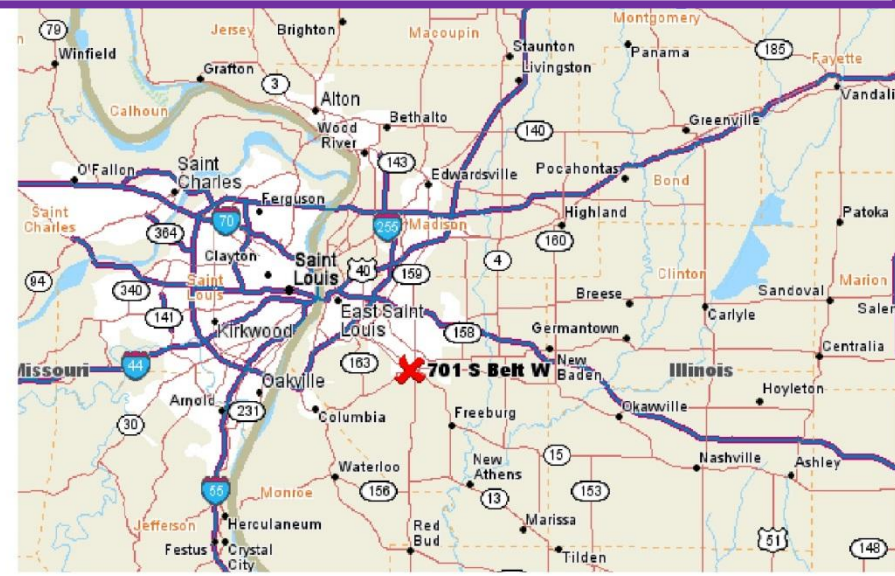

You are invited to a PARTY

701 South Belt West
 Belleville, Illinois 62220
 (618) 236-2101
 edge618.com

For Driving Directions, Please Call (618) 236-2101
 or Visit our Website www.EDGE618.com

From:

Please Celebrate with us
 701 South Belt West
 Belleville, Illinois 62220